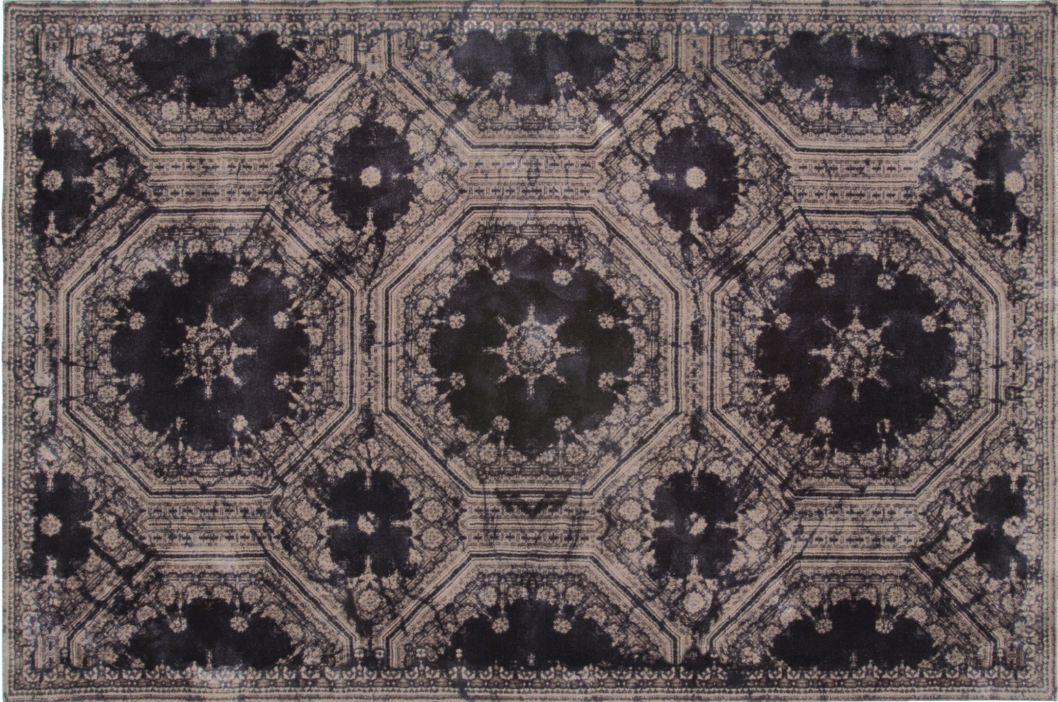

■ R70402X

■ R70401X

ALL PICTURES SHOWN ARE FOR ILLUSTRATIVE PURPOSE ONLY. ACTUAL PRODUCT MAY VARY DUE TO PRODUCT ENHANCEMENT.

SCHEMATICS

RECTANGULAR

300cm x 200cm
118,11" x 78,74"

400cm x 300cm
157,48" x 118,11"

FINISHINGS

Color

Night blue

TAUPE